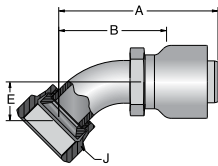

## 10193N Male Taper Pipe Rigid

Construction: Steel nipple, nut and shell. Add "C" for Stainless Steel.

Part Number	Thread Size	Hose Size		A		Cutoff Allow. B		H Hex
		inch	mm	inch	mm	inch	mm	inch
#								
10193N-8-8	1/2-14	1/2	13	2.09	53	1-1/2	38	7/8
10193N-12-12	3/4-14	3/4	19	2.70	69	1-5/8	41	1-1/8
10193N-16-16	1-11-1/2	1	25	3.03	77	1-13/16	46	1-3/8
10193N-20-20	1-1/4-11-1/2	1-1/4	32	3.20	58	1-7/8	48	1-11/16
10193N-24-24	1-1/2-11-1/2	1-1/2	38	3.76	96	2-1/16	52	2
10193N-32-32	2-11-1/2	2	51	3.97	101	2-5/16	59	2-1/2

### 10693N (JIC) 37° Female Swivel

Construction: Steel nipple, nut and shell. Add "C" for Stainless Steel.

Part Number	Thread Size	Hose Size		A		Cutoff Allow. B		H Hex	J Hex
		inch	mm	inch	mm	inch	mm	inch	inch
#									
10693N-6-6	9/16-18	3/8	10	1.69	43	1-3/32	28	3/4	11/16
10693N-8-8	3/4-16	1/2	13	2.02	51	1-3/8	35	7/8	7/8
10693N-10-10	7/8-14	5/8	16	2.51	64	1-11/16	43	1	1
10693N-12-12	1-1/16-12	3/4	19	2.86	73	1-3/4	44	1-1/8	1-1/4
10693N-16-16	1-5/16-12	1	25	3.11	79	1-13/16	46	1-3/8	1-1/2
10693N-20-20	1-5/8-12	1-1/4	32	3.28	83	2	51	1-3/4	2
10693N-24-24	1-7/8-12	1-1/2	38	3.92	58	2-1/4	57	2	2-1/4
10693N-32-32	2-1/2-12	2	51	4.12	105	2-7/16	62	2-1/2	2-7/8

### 13793N JIC 37° Swivel 45° Elbow

Construction: Steel nipple, nut and shell. Add "C" for Stainless Steel.

Part Number	Thread Size	Hose Size	A		Cutoff Allow. B		E		J Hex
			inch	mm	inch	mm	inch	mm	inch
#									
13793N-12-12	1-1/16-12	-12	3.37	86	2-1/4	57	.78	20	1-1/4
13793N-16-16	1-5/16-12	-16	3.71	94	2-5/8	67	.90	23	1-1/2
13793N-20-20	1-5/8-12	-20	4.06	103	2-3/4	70	1.18	43	2
13793N-24-24	1-7/8-12	-24	5.76	146	4-1/4	108	1.47	37	2-1/4