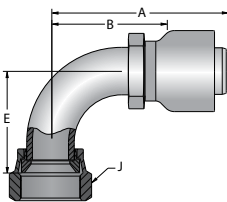

### 10693N (JIC) 37° Female Swivel

Construction: Steel nipple, nut and shell. Add "C" for Stainless Steel.

Part Number	Thread Size	Hose Size		A		Cutoff Allow. B		H Hex	J Hex
		inch	mm	inch	mm	inch	mm	inch	inch
#									
10693N-6-6	9/16-18	3/8	10	1.69	43	1-3/32	28	3/4	11/16
10693N-8-8	3/4-16	1/2	13	2.02	51	1-3/8	35	7/8	7/8
10693N-10-10	7/8-14	5/8	16	2.51	64	1-11/16	43	1	1
10693N-12-12	1-1/16-12	3/4	19	2.86	73	1-3/4	44	1-1/8	1-1/4
10693N-16-16	1-5/16-12	1	25	3.11	79	1-13/16	46	1-3/8	1-1/2
10693N-20-20	1-5/8-12	1-1/4	32	3.28	83	2	51	1-3/4	2
10693N-24-24	1-7/8-12	1-1/2	38	3.92	58	2-1/4	57	2	2-1/4
10693N-32-32	2-1/2-12	2	51	4.12	105	2-7/16	62	2-1/2	2-7/8

### 13793N JIC 37° Swivel 45° Elbow

Construction: Steel nipple, nut and shell. Add "C" for Stainless Steel.

Part Number	Thread Size	Hose Size	A		Cutoff Allow. B		E		J Hex
			inch	mm	inch	mm	inch	mm	inch
#									
13793N-12-12	1-1/16-12	-12	3.37	86	2-1/4	57	.78	20	1-1/4
13793N-16-16	1-5/16-12	-16	3.71	94	2-5/8	67	.90	23	1-1/2
13793N-20-20	1-5/8-12	-20	4.06	103	2-3/4	70	1.18	43	2
13793N-24-24	1-7/8-12	-24	5.76	146	4-1/4	108	1.47	37	2-1/4

### 13993N JIC 37° Swivel 90° Elbow Short Drop

Construction: Steel nipple, nut and shell. Add "C" for Stainless Steel.

Part Number	Thread Size	Hose Size	A		Cutoff Allow. B		E		J Hex
			inch	mm	inch	mm	inch	mm	inch
#									
13993N-8-8	3/4-16	-8	2.20	56	1-9/16	40	1.09	28	7/8
13993N-10-10	7/8-14	-10	2.41	61	1-11/16	43	1.23	31	1
13993N-12-12	1-1/16-12	-12	3.28	83	2-3/16	56	1.82	46	1-1/4
13993N-16-16	1-5/16-12	-16	3.71	94	2-1/2	64	2.14	54	1-1/2
13993N-20-20	1-5/8-12	-20	3.89	99	2-9/16	65	2.57	43	2
13993N-24-24	1-7/8-12	-24	5.72	58	4-1/4	108	3.17	81	2-1/4