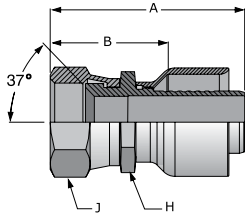

## 10193N Male Taper Pipe Rigid

Construction: Steel nipple, nut and shell. Add "C" for Stainless Steel.

Part Number	Thread Size	Hose Size		A		Cutoff Allow. B		H Hex
		inch	mm	inch	mm	inch	mm	inch
#								
10193N-8-8	1/2-14	1/2	13	2.09	53	1-1/2	38	7/8
10193N-12-12	3/4-14	3/4	19	2.70	69	1-5/8	41	1-1/8
10193N-16-16	1-11-1/2	1	25	3.03	77	1-13/16	46	1-3/8
10193N-20-20	1-1/4-11-1/2	1-1/4	32	3.20	58	1-7/8	48	1-11/16
10193N-24-24	1-1/2-11-1/2	1-1/2	38	3.76	96	2-1/16	52	2
10193N-32-32	2-11-1/2	2	51	3.97	101	2-5/16	59	2-1/2

### 10693N (JIC) 37° Female Swivel

Construction: Steel nipple, nut and shell. Add "C" for Stainless Steel.

Part Number	Thread Size	Hose Size		A		Cutoff Allow. B		H Hex	J Hex
		inch	mm	inch	mm	inch	mm	inch	inch
#									
10693N-6-6	9/16-18	3/8	10	1.69	43	1-3/32	28	3/4	11/16
10693N-8-8	3/4-16	1/2	13	2.02	51	1-3/8	35	7/8	7/8
10693N-10-10	7/8-14	5/8	16	2.51	64	1-11/16	43	1	1
10693N-12-12	1-1/16-12	3/4	19	2.86	73	1-3/4	44	1-1/8	1-1/4
10693N-16-16	1-5/16-12	1	25	3.11	79	1-13/16	46	1-3/8	1-1/2
10693N-20-20	1-5/8-12	1-1/4	32	3.28	83	2	51	1-3/4	2
10693N-24-24	1-7/8-12	1-1/2	38	3.92	58	2-1/4	57	2	2-1/4
10693N-32-32	2-1/2-12	2	51	4.12	105	2-7/16	62	2-1/2	2-7/8

### 13793N JIC 37° Swivel 45° Elbow

Construction: Steel nipple, nut and shell. Add "C" for Stainless Steel.

Part Number	Thread Size	Hose Size	A		Cutoff Allow. B		E		J Hex
			inch	mm	inch	mm	inch	mm	inch
#									
13793N-12-12	1-1/16-12	-12	3.37	86	2-1/4	57	.78	20	1-1/4
13793N-16-16	1-5/16-12	-16	3.71	94	2-5/8	67	.90	23	1-1/2
13793N-20-20	1-5/8-12	-20	4.06	103	2-3/4	70	1.18	43	2
13793N-24-24	1-7/8-12	-24	5.76	146	4-1/4	108	1.47	37	2-1/4