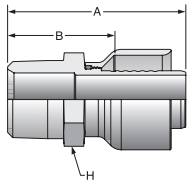

# 93N Series Visual Index

<b>93N Series</b> PERMANENT	<b>101</b> Male Taper Pipe Rigid	<b>106</b> Female JIC 37° Swivel	<b>137</b> Female JIC 37° Swivel 45° Elbow	<b>139</b> Female JIC 37° Swivel 90° Elbow Sht.
	<b>1J7</b> Female Seal-Lok™ 45° Elbow	<b>1J9</b> Female Seal-Lok™ 90° Elbow Short	<b>1JC</b> Female Seal-Lok™ Swivel Straight Short	

## 10193N Male Taper Pipe Rigid

Construction: Steel nipple, nut and shell. Add "C" for Stainless Steel.

Part Number	Thread Size	Hose Size		A		Cutoff Allow. B		H Hex
		inch	mm	inch	mm	inch	mm	inch
#								
10193N-8-8	1/2-14	1/2	13	2.09	53	1-1/2	38	7/8
10193N-12-12	3/4-14	3/4	19	2.70	69	1-5/8	41	1-1/8
10193N-16-16	1-11-1/2	1	25	3.03	77	1-13/16	46	1-3/8
10193N-20-20	1-1/4-11-1/2	1-1/4	32	3.20	58	1-7/8	48	1-11/16
10193N-24-24	1-1/2-11-1/2	1-1/2	38	3.76	96	2-1/16	52	2
10193N-32-32	2-11-1/2	2	51	3.97	101	2-5/16	59	2-1/2

### 10693N (JIC) 37° Female Swivel

Construction: Steel nipple, nut and shell. Add "C" for Stainless Steel.

Part Number	Thread Size	Hose Size		A		Cutoff Allow. B		H Hex	J Hex
		inch	mm	inch	mm	inch	mm	inch	inch
#									
10693N-6-6	9/16-18	3/8	10	1.69	43	1-3/32	28	3/4	11/16
10693N-8-8	3/4-16	1/2	13	2.02	51	1-3/8	35	7/8	7/8
10693N-10-10	7/8-14	5/8	16	2.51	64	1-11/16	43	1	1
10693N-12-12	1-1/16-12	3/4	19	2.86	73	1-3/4	44	1-1/8	1-1/4
10693N-16-16	1-5/16-12	1	25	3.11	79	1-13/16	46	1-3/8	1-1/2
10693N-20-20	1-5/8-12	1-1/4	32	3.28	83	2	51	1-3/4	2
10693N-24-24	1-7/8-12	1-1/2	38	3.92	58	2-1/4	57	2	2-1/4
10693N-32-32	2-1/2-12	2	51	4.12	105	2-7/16	62	2-1/2	2-7/8

### 13793N JIC 37° Swivel 45° Elbow

Construction: Steel nipple, nut and shell. Add "C" for Stainless Steel.

Part Number	Thread Size	Hose Size	A		Cutoff Allow. B		E		J Hex
			inch	mm	inch	mm	inch	mm	inch
#									
13793N-12-12	1-1/16-12	-12	3.37	86	2-1/4	57	.78	20	1-1/4
13793N-16-16	1-5/16-12	-16	3.71	94	2-5/8	67	.90	23	1-1/2
13793N-20-20	1-5/8-12	-20	4.06	103	2-3/4	70	1.18	43	2
13793N-24-24	1-7/8-12	-24	5.76	146	4-1/4	108	1.47	37	2-1/4