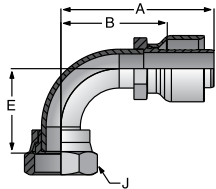

### 1JC93N Seal-Lok™ Swivel Straight Short

Construction: Steel nipple, nut and shell. Add "C" for Stainless Steel.

Part Number	Thread Size	Hose Size		A		Cutoff Allow. B		C		H Hex	J Hex
		inch	mm	inch	mm	inch	mm	inch	mm	inch	inch
#											
1JC93N-12-12	1-3/16-12	3/4	19	2.30	58	1-3/8	35	.57	14	1-3/8	1-3/8
1JC93N-16-16	1-7/16-12	1	25	2.61	66	1-3/8	35	.58	15	1-3/8	1-5/8
1JC93N-20-20	1-11/16-12	1-1/4	32	2.65	67	1-5/16	33	.59	15	1-7/8	1-7/8

B Tubing

C Coiled Air Hose & Fittings

### 1J793N Seal-Lok™ 45° Elbow

Construction: Steel nipple, nut and shell. Add "C" for Stainless Steel.

Part Number	Thread Size	Hose Size		A		Cutoff Allow. B		E		J Hex
		inch	mm	inch	mm	inch	mm	inch	mm	inch
#										
1J793N-20-20	1-11/16-12	1-1/4	32	4.25	108	2-15/16	75	1.00	25	1-7/8

### 1J993N Seal-Lok™ 90° Elbow Short Drop

Construction: Steel nipple, nut and shell. Add "C" for Stainless Steel.

Part Number	Thread Size	Hose Size		A		Cutoff Allow. B		E		J Hex
		inch	mm	inch	mm	inch	mm	inch	mm	inch
#										
1J993N-20-20	1-11/16-12	1-1/4	32	4.36	111	3-1/16	78	2.51	64	1-7/8