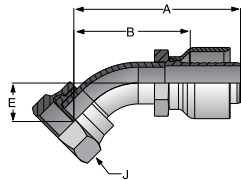

### 13993N JIC 37° Swivel 90° Elbow Short Drop

Construction: Steel nipple, nut and shell. Add "C" for Stainless Steel.

Part Number	Thread Size	Hose Size	A		Cutoff Allow. B		E		J Hex
			inch	mm	inch	mm	inch	mm	inch
#									
13993N-8-8	3/4-16	-8	2.20	56	1-9/16	40	1.09	28	7/8
13993N-10-10	7/8-14	-10	2.41	61	1-11/16	43	1.23	31	1
13993N-12-12	1-1/16-12	-12	3.28	83	2-3/16	56	1.82	46	1-1/4
13993N-16-16	1-5/16-12	-16	3.71	94	2-1/2	64	2.14	54	1-1/2
13993N-20-20	1-5/8-12	-20	3.89	99	2-9/16	65	2.57	43	2
13993N-24-24	1-7/8-12	-24	5.72	58	4-1/4	108	3.17	81	2-1/4

### 1JC93N Seal-Lok™ Swivel Straight Short

Construction: Steel nipple, nut and shell. Add "C" for Stainless Steel.

Part Number	Thread Size	Hose Size		A		Cutoff Allow. B		C		H Hex	J Hex
		inch	mm	inch	mm	inch	mm	inch	mm	inch	inch
#											
1JC93N-12-12	1-3/16-12	3/4	19	2.30	58	1-3/8	35	.57	14	1-3/8	1-3/8
1JC93N-16-16	1-7/16-12	1	25	2.61	66	1-3/8	35	.58	15	1-3/8	1-5/8
1JC93N-20-20	1-11/16-12	1-1/4	32	2.65	67	1-5/16	33	.59	15	1-7/8	1-7/8

### 1J793N Seal-Lok™ 45° Elbow

Construction: Steel nipple, nut and shell. Add "C" for Stainless Steel.

Part Number	Thread Size	Hose Size		A		Cutoff Allow. B		E		J Hex
		inch	mm	inch	mm	inch	mm	inch	mm	inch
#										
1J793N-20-20	1-11/16-12	1-1/4	32	4.25	108	2-15/16	75	1.00	25	1-7/8