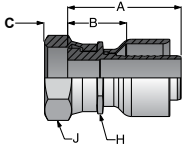

### 13993N JIC 37° Swivel 90° Elbow Short Drop

Construction: Steel nipple, nut and shell. Add "C" for Stainless Steel.

Part Number	Thread Size	Hose Size	A		Cutoff Allow. B		E		J Hex
			inch	mm	inch	mm	inch	mm	inch
#									
13993N-8-8	3/4-16	-8	2.20	56	1-9/16	40	1.09	28	7/8
13993N-10-10	7/8-14	-10	2.41	61	1-11/16	43	1.23	31	1
13993N-12-12	1-1/16-12	-12	3.28	83	2-3/16	56	1.82	46	1-1/4
13993N-16-16	1-5/16-12	-16	3.71	94	2-1/2	64	2.14	54	1-1/2
13993N-20-20	1-5/8-12	-20	3.89	99	2-9/16	65	2.57	43	2
13993N-24-24	1-7/8-12	-24	5.72	58	4-1/4	108	3.17	81	2-1/4

### 1JC93N Seal-Lok™ Swivel Straight Short

Construction: Steel nipple, nut and shell. Add "C" for Stainless Steel.

Part Number	Thread Size	Hose Size		A		Cutoff Allow. B		C		H Hex	J Hex
		inch	mm	inch	mm	inch	mm	inch	mm	inch	inch
#											
1JC93N-12-12	1-3/16-12	3/4	19	2.30	58	1-3/8	35	.57	14	1-3/8	1-3/8
1JC93N-16-16	1-7/16-12	1	25	2.61	66	1-3/8	35	.58	15	1-3/8	1-5/8
1JC93N-20-20	1-11/16-12	1-1/4	32	2.65	67	1-5/16	33	.59	15	1-7/8	1-7/8

### 1J793N Seal-Lok™ 45° Elbow

Construction: Steel nipple, nut and shell. Add "C" for Stainless Steel.

Part Number	Thread Size	Hose Size		A		Cutoff Allow. B		E		J Hex
		inch	mm	inch	mm	inch	mm	inch	mm	inch
#										
1J793N-20-20	1-11/16-12	1-1/4	32	4.25	108	2-15/16	75	1.00	25	1-7/8